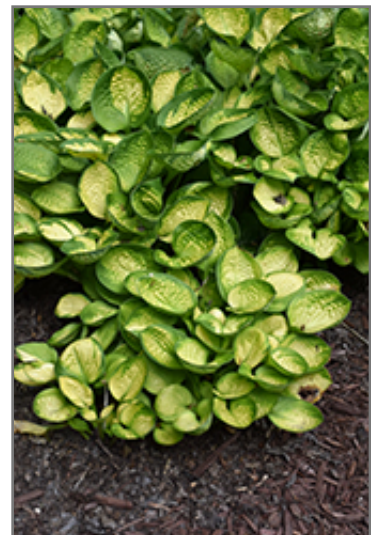

Rainforest Sunrise Hosta
Photo courtesy of NetPS Plant Finder

Ottawa West

2079 Carp Road
Ottawa, Ontario, Canada
K2S 1B9
Telephone: +1 613 836 6880

Ottawa East

1390 Windmill Lane
Ottawa, Ontario, Canada
K1B 4V5
Toll Free: +1 800 267 1922
Telephone: +1 613 741 4430

Brockville

3043 County Rd. 29
Brockville, Ontario, Canada
K6V 5T4
Telephone: +1 613 341 9343