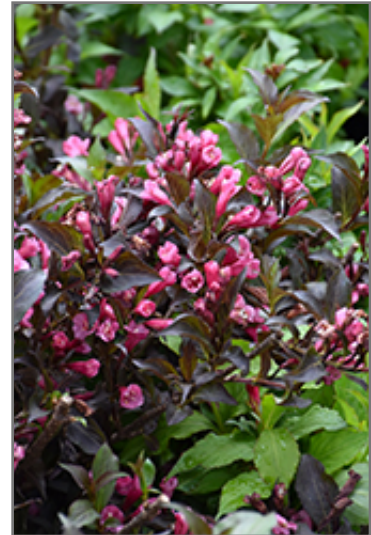

Ritchie

FEED & SEED INC.

Shining Sensation™ Weigela

Weigela florida 'Bokrashine'

Height: 5 feet

Spread: 5 feet

Sunlight: ☉

Hardiness Zone: 5a

Description:

This is a magnificent cultivar that forms a stately mounded shrub with rich burgundy-purple glossy foliage all season long, contrasting pink trumpet-shaped flowers attract hummingbirds in spring; very, very showy, ideal for the mixed garden border

Ornamental Features

Shining Sensation Weigela features showy clusters of pink trumpet-shaped flowers with buttery yellow anthers along the branches in late spring. It has attractive burgundy deciduous foliage which emerges coppery-bronze in spring. The glossy pointy leaves are highly ornamental but do not develop any appreciable fall colour.

Landscape Attributes

Shining Sensation Weigela is a dense multi-stemmed deciduous shrub with a mounded form. Its relatively fine texture sets it apart from other landscape plants with less refined foliage.

This shrub will require occasional maintenance and upkeep, and should only be pruned after flowering to avoid removing any of the current season's flowers. It is a good choice for attracting hummingbirds to your yard. It has no significant negative characteristics.

Shining Sensation Weigela flowers
Photo courtesy of NetPS Plant Finder