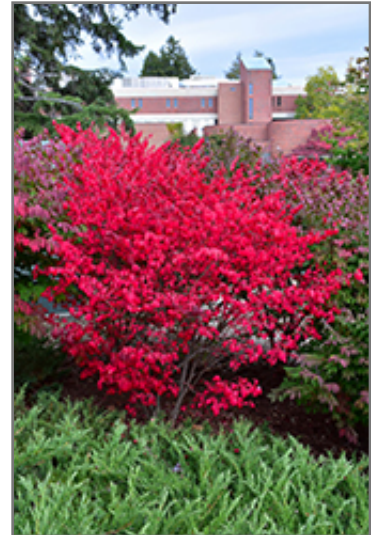

Ritchie

FEED & SEED INC.

Compact Winged Burning Bush *Euonymus alatus 'Compactus'*

Height: 7 feet

Spread: 7 feet

Sunlight: ○ ● ●

Hardiness Zone: 4a

Other Names: Winged Euonymus, Burningbush

Description:

A spectacular and compact garden shrub which turns a luminous florescent pink color in fall, very showy; a shapely mounded growth habit and interesting corky wings on the branches; a very popular and adaptable landscape plant

Ornamental Features

Compact Winged Burning Bush has rich green deciduous foliage on a plant with a round habit of growth. The pointy leaves turn an outstanding cherry red in the fall. It produces red capsules from early to late fall. The warty brown bark and harvest gold branches add an interesting dimension to the landscape.

Landscape Attributes

Compact Winged Burning Bush is a dense multi-stemmed deciduous shrub with a more or less rounded form. Its average texture blends into the landscape, but can be balanced by one or two finer or coarser trees or shrubs for an effective composition.

This is a relatively low maintenance shrub, and can be pruned at anytime. It has no significant negative characteristics.

*Compact Winged Burning Bush in fall
Photo courtesy of NetPS Plant Finder*