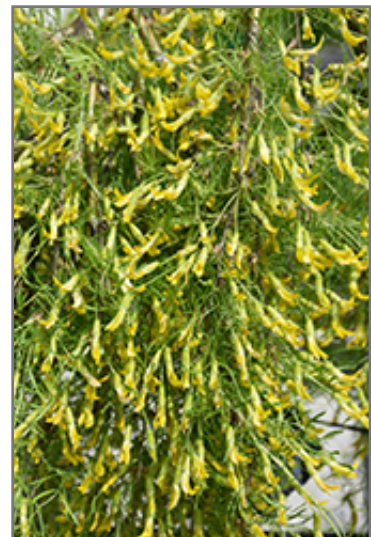

Walker Weeping Peashrub flowers
Photo courtesy of NetPS Plant Finder

Ottawa West

2079 Carp Road
Ottawa, Ontario, Canada
K2S 1B9
Telephone: +1 613 836 6880

Ottawa East

1390 Windmill Lane
Ottawa, Ontario, Canada
K1B 4V5
Toll Free: +1 800 267 1922
Telephone: +1 613 741 4430

Brockville

3043 County Rd. 29
Brockville, Ontario, Canada
K6V 5T4
Telephone: +1 613 341 9343