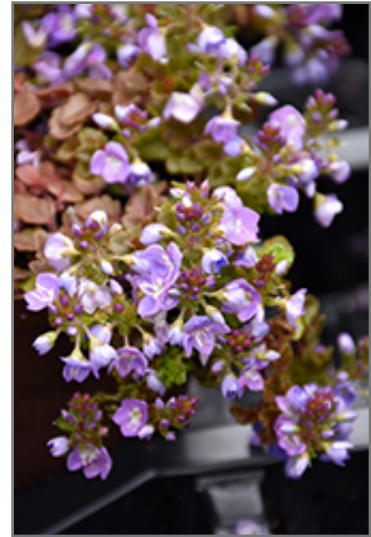

This plant does best in full sun to partial shade. It prefers dry to average moisture levels with very well-drained soil, and will often die in standing water. It is considered to be drought-tolerant, and thus makes an ideal choice for a low-water garden or xeriscape application. It is not particular as to soil type or pH. It is highly tolerant of urban pollution and will even thrive in inner city environments. This particular variety is an interspecific hybrid. It can be propagated by division; however, as a cultivated variety, be aware that it may be subject to certain restrictions or prohibitions on propagation.

Crystal River Speedwell is a fine choice for the garden, but it is also a good selection for planting in outdoor pots and containers. Because of its spreading habit of growth, it is ideally suited for use as a 'spiller' in the 'spiller-thriller-filler' container combination; plant it near the edges where it can spill gracefully over the pot. Note that when growing plants in outdoor containers and baskets, they may require more frequent waterings than they would in the yard or garden. Be aware that in our climate, most plants cannot be expected to survive the winter if left in containers outdoors, and this plant is no exception. Contact our experts for more information on how to protect it over the winter months.

*Crystal River Speedwell flowers
Photo courtesy of NetPS Plant Finder*

Ottawa West

2079 Carp Road
Ottawa, Ontario, Canada
K2S 1B9
Telephone: +1 613 836 6880

Ottawa East

1390 Windmill Lane
Ottawa, Ontario, Canada
K1B 4V5
Toll Free: +1 800 267 1922
Telephone: +1 613 741 4430

Brockville

3043 County Rd. 29
Brockville, Ontario, Canada
K6V 5T4
Telephone: +1 613 341 9343