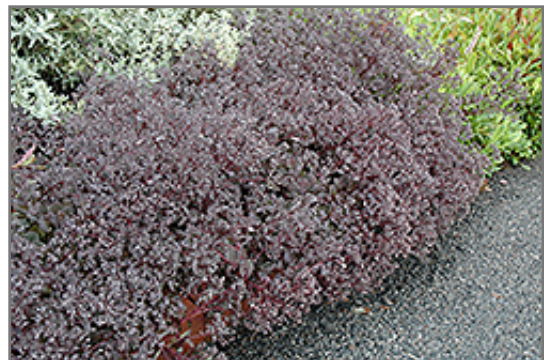

Hardiness Zone: 2a

Other Names: Autumn Stonecrop, Showy Stonecrop

Ornamental Features

Bertram Anderson Stonecrop features airy clusters of burgundy flowers with white overtones at the ends of the stems from early to late summer. Its attractive succulent round leaves emerge burgundy in spring, turning deep purple in colour throughout the season. The burgundy stems are very colorful and add to the overall interest of the plant.

Landscape Attributes

Bertram Anderson Stonecrop is a dense herbaceous perennial with a mounded form. Its relatively fine texture sets it apart from other garden plants with less refined foliage.

This is a relatively low maintenance plant, and is best cleaned up in early spring before it resumes active growth for the season. It is a good choice for attracting bees and butterflies to your yard, but is not particularly attractive to deer who tend to leave it alone in favor of tastier treats. It has no significant negative characteristics.

Bertram Anderson Stonecrop is recommended for the following landscape applications;

Bertram Anderson Stonecrop flowers
Photo courtesy of NetPS Plant Finder

Bertram Anderson Stonecrop
Photo courtesy of NetPS Plant Finder