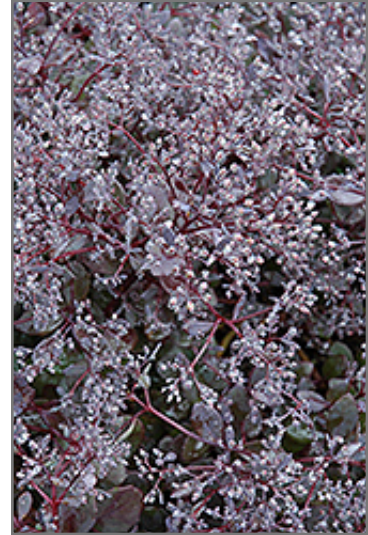

Ritchie

FEED & SEED INC.

Bertram Anderson Stonecrop

Sedum 'Bertram Anderson'

Height: 6 inches

Spread: 12 inches

Spacing: 10 inches

Sunlight: ☐ ☒

Hardiness Zone: 2a

Other Names: Autumn Stonecrop, Showy Stonecrop

Ornamental Features

Bertram Anderson Stonecrop features airy clusters of burgundy flowers with white overtones at the ends of the stems from early to late summer. Its attractive succulent round leaves emerge burgundy in spring, turning deep purple in colour throughout the season. The burgundy stems are very colorful and add to the overall interest of the plant.

Landscape Attributes

Bertram Anderson Stonecrop is a dense herbaceous perennial with a mounded form. Its relatively fine texture sets it apart from other garden plants with less refined foliage.

This is a relatively low maintenance plant, and is best cleaned up in early spring before it resumes active growth for the season. It is a good choice for attracting bees and butterflies to your yard, but is not particularly attractive to deer who tend to leave it alone in favor of tastier treats. It has no significant negative characteristics.

Bertram Anderson Stonecrop is recommended for the following landscape applications;

Bertram Anderson Stonecrop flowers
Photo courtesy of NetPS Plant Finder