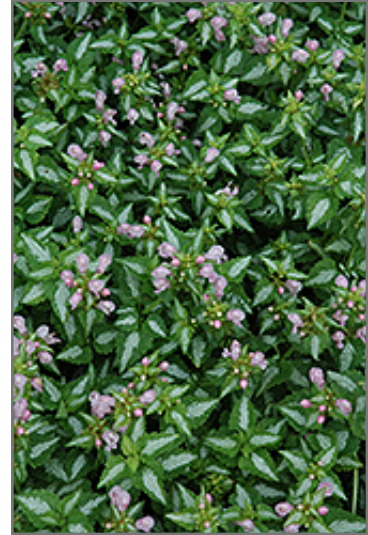

### Shell Pink Spotted Dead Nettle

*Lamium maculatum 'Shell Pink'*

Height: 8 inches

Spread: 24 inches

Sunlight: ● ●

Hardiness Zone: 2a

Other Names: Deadnettle, Creeping Lamium

#### Ornamental Features

Shell Pink Spotted Dead Nettle has masses of beautiful spikes of shell pink flowers rising above the foliage from mid spring to early fall, which are most effective when planted in groupings. Its attractive oval leaves remain forest green in colour with prominent silver stripes throughout the season.

#### Landscape Attributes

Shell Pink Spotted Dead Nettle is a dense herbaceous perennial with a ground-hugging habit of growth. Its relatively fine texture sets it apart from other garden plants with less refined foliage.

- Spreading

Shell Pink Spotted Dead Nettle is recommended for the following landscape applications;

- Mass Planting
- Border Edging
- Groundcover
- Container Planting

*Shell Pink Spotted Dead Nettle  
flowers*