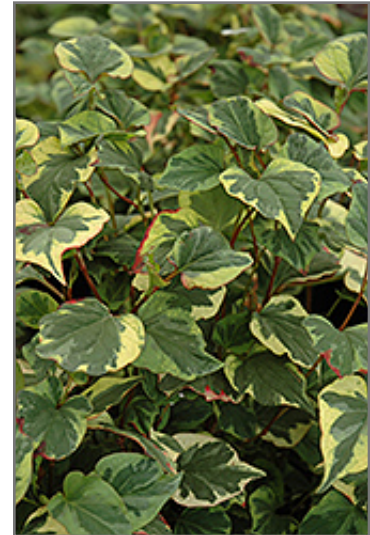

Ritchie

FEED & SEED INC.

Variegated Chameleon Plant

Houttuynia cordata 'Variegata'

Height: 12 inches

Spread: 3 feet

Spacing: 32 inches

Sunlight: ○ ● ●

Hardiness Zone: 4a

Description:

A low growing and vigorous variety, featuring deep green foliage with touches of pinks, creams and yellows; best color if planted in full sun; control the spread in hanging baskets or containers, or allow it grow naturally for beautiful groundcover

Ornamental Features

Variegated Chameleon Plant's attractive heart-shaped leaves remain dark green in colour with showy creamy white variegation and tinges of rose throughout the season on a plant with a spreading habit of growth.

Landscape Attributes

Variegated Chameleon Plant is a dense herbaceous perennial with a ground-hugging habit of growth. Its medium texture blends into the garden, but can always be balanced by a couple of finer or coarser plants for an effective composition.

This is a high maintenance plant that will require regular care and upkeep, and can be pruned at anytime. Gardeners should be aware of the following characteristic(s) that may warrant special consideration;

- Invasive

Variegated Chameleon Plant is recommended for the following landscape applications;

Variegated Chameleon Plant foliage
Photo courtesy of NetPS Plant Finder