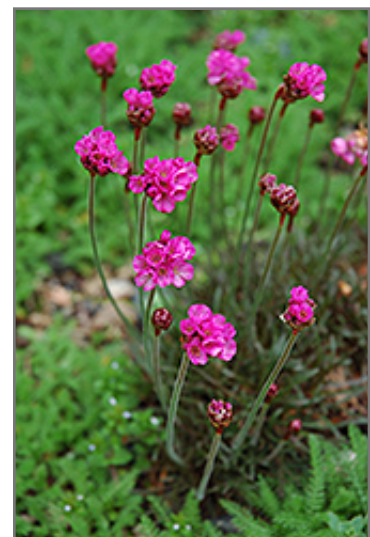

Dusseldorf Pride Sea Thrift flowers
Photo courtesy of NetPS Plant Finder

Ottawa West

2079 Carp Road
Ottawa, Ontario, Canada
K2S 1B9
Telephone: +1 613 836 6880

Ottawa East

1390 Windmill Lane
Ottawa, Ontario, Canada
K1B 4V5
Toll Free: +1 800 267 1922
Telephone: +1 613 741 4430

Brockville

3043 County Rd. 29
Brockville, Ontario, Canada
K6V 5T4
Telephone: +1 613 341 9343