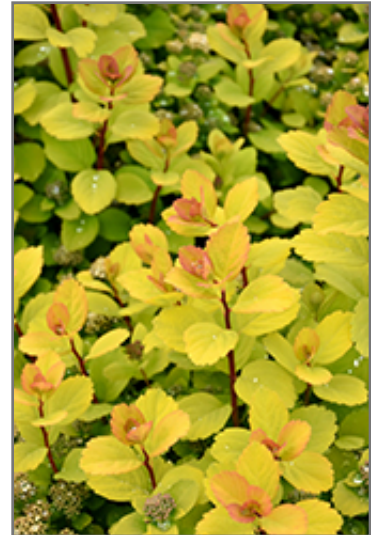

Ritchie

FEED & SEED INC.

Glow Girl Birch Leaf Spirea is recommended for the following landscape applications;

- Mass Planting
- Rock/Alpine Gardens
- General Garden Use

Planting & Growing

Glow Girl Birch Leaf Spirea will grow to be about 24 inches tall at maturity, with a spread of 24 inches. It tends to fill out right to the ground and therefore doesn't necessarily require facer plants in front. It grows at a medium rate, and under ideal conditions can be expected to live for approximately 20 years.

This shrub should only be grown in full sunlight. It prefers to grow in average to moist conditions, and shouldn't be allowed to dry out. It is not particular as to soil type or pH. It is highly tolerant of urban pollution and will even thrive in inner city environments. This is a selected variety of a species not originally from North America.

Glow Girl Birch Leaf Spirea foliage
Photo courtesy of NetPS Plant Finder

Ottawa West

2079 Carp Road
Ottawa, Ontario, Canada
K2S 1B9
Telephone: +1 613 836 6880

Ottawa East

1390 Windmill Lane
Ottawa, Ontario, Canada
K1B 4V5
Toll Free: +1 800 267 1922
Telephone: +1 613 741 4430

Brockville

3043 County Rd. 29
Brockville, Ontario, Canada
K6V 5T4
Telephone: +1 613 341 9343