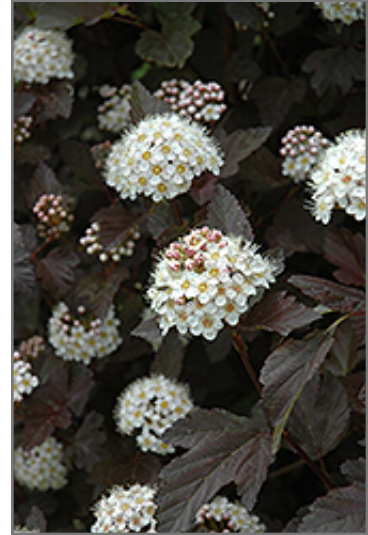

Other Names: Eastern Ninebark

Description:

A large spreading shrub with intensely purple leaves all season long, small white flowers followed by pretty reddish fruit which show well against the foliage, and interesting peeling papery bark; extremely tough and durable, makes a superb color accent

Ornamental Features

Diablo Ninebark features showy clusters of white flowers at the ends of the branches from late spring to early summer, which emerge from distinctive pink flower buds. It has attractive deep purple deciduous foliage which emerges burgundy in spring. The serrated lobed leaves are highly ornamental and turn an outstanding red in the fall. It features abundant showy red capsules from early to mid fall. The peeling tan bark adds an interesting dimension to the landscape.

Landscape Attributes

Diablo Ninebark is a multi-stemmed deciduous shrub with an upright spreading habit of growth. Its relatively coarse texture can be used to stand it apart from other landscape plants with finer foliage.