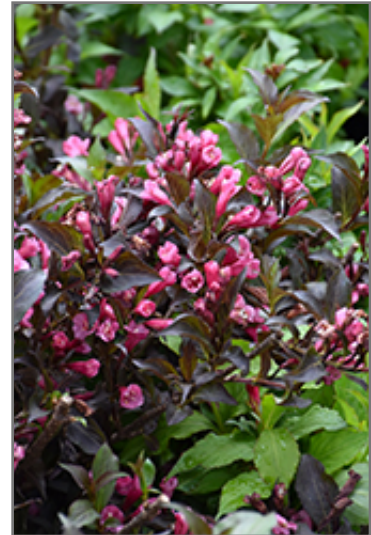

Ritchie

FEED & SEED INC.

Shining Sensation™ Weigela

Weigela florida 'Bokrashine'

Height: 5 feet

Spread: 5 feet

Sunlight: ○

Hardiness Zone: 5a

Description:

This is a magnificent cultivar that forms a stately mounded shrub with rich burgundy-purple glossy foliage all season long, contrasting pink trumpet-shaped flowers attract hummingbirds in spring; very, very showy, ideal for the mixed garden border

Ornamental Features

Shining Sensation Weigela features showy clusters of pink trumpet-shaped flowers with buttery yellow anthers along the branches in late spring. It has attractive burgundy deciduous foliage which emerges coppery-bronze in spring. The glossy pointy leaves are highly ornamental but do not develop any appreciable fall colour.

Landscape Attributes

Shining Sensation Weigela is a dense multi-stemmed deciduous shrub with a mounded form. Its relatively fine texture sets it apart from other landscape plants with less refined foliage.

This shrub will require occasional maintenance and upkeep, and should only be pruned after flowering to avoid removing any of the current season's flowers. It is a good choice for attracting hummingbirds to your yard. It has no significant negative characteristics.

Shining Sensation Weigela flowers
Photo courtesy of NetPS Plant Finder