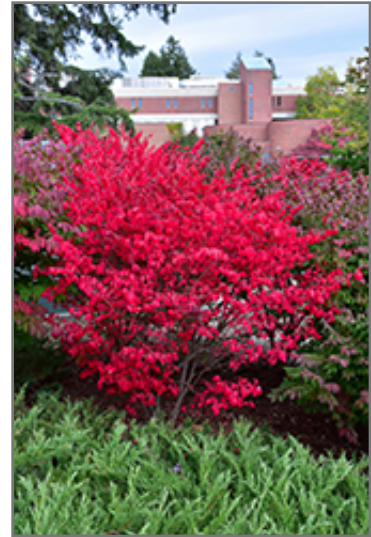

Ritchie

FEED & SEED INC.

Compact Winged Burning Bush

Euonymus alatus 'Compactus'

Height: 7 feet

Spread: 7 feet

Sunlight: ○ ● ●

Hardiness Zone: 4a

Other Names: Winged Euonymus, Burningbush

Description:

A spectacular and compact garden shrub which turns a luminous florescent pink color in fall, very showy; a shapely mounded growth habit and interesting corky wings on the branches; a very popular and adaptable landscape plant

Ornamental Features

Compact Winged Burning Bush has rich green deciduous foliage on a plant with a round habit of growth. The pointy leaves turn an outstanding cherry red in the fall. It produces red capsules from early to late fall. The warty brown bark and harvest gold branches add an interesting dimension to the landscape.

Landscape Attributes

Compact Winged Burning Bush is a dense multi-stemmed deciduous shrub with a more or less rounded form. Its average texture blends into the landscape, but can be balanced by one or two finer or coarser trees or shrubs for an effective composition.

This is a relatively low maintenance shrub, and can be pruned at anytime. It has no significant negative characteristics.

Compact Winged Burning Bush in fall
Photo courtesy of NetPS Plant Finder