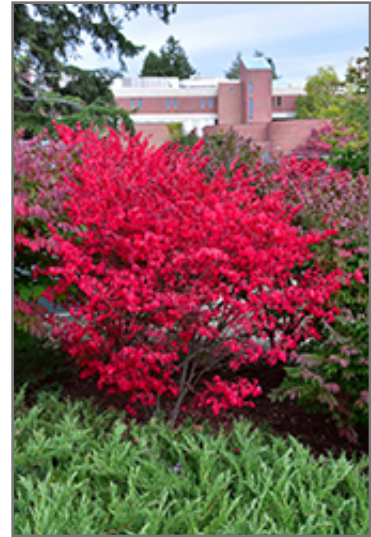

Ritchie

FEED & SEED INC.

Compact Winged Burning Bush *Euonymus alatus 'Compactus'*

Height: 7 feet

Spread: 7 feet

Sunlight: ○ ● ●

Hardiness Zone: 4a

Other Names: Winged Euonymus, Burningbush

Description:

A spectacular and compact garden shrub which turns a luminous florescent pink color in fall, very showy; a shapely mounded growth habit and interesting corky wings on the branches; a very popular and adaptable landscape plant

Ornamental Features

Compact Winged Burning Bush has rich green deciduous foliage on a plant with a round habit of growth. The pointy leaves turn an outstanding cherry red in the fall. It produces red capsules from early to late fall. The warty brown bark and harvest gold branches add an interesting dimension to the landscape.

Landscape Attributes

Compact Winged Burning Bush is a dense multi-stemmed deciduous shrub with a more or less rounded form. Its average texture blends into the landscape, but can be balanced by one or two finer or coarser trees or shrubs for an effective composition.

This is a relatively low maintenance shrub, and can be pruned at anytime. It has no significant negative characteristics.

*Compact Winged Burning Bush in fall
Photo courtesy of NetPS Plant Finder*