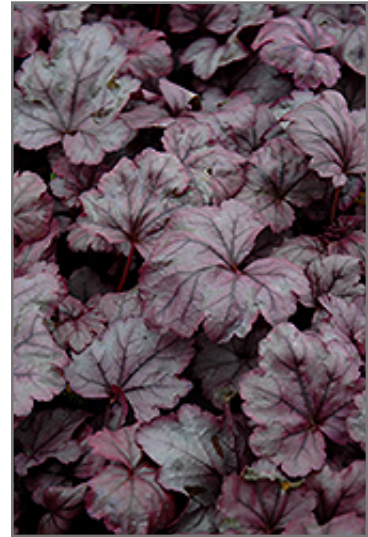

Ritchie

FEED & SEED INC.

Plum Royale Coral Bells

Heuchera 'Plum Royale'

Plant Height: 8 inches

Flower Height: 12 inches

Spread: 15 inches

Spacing: 12 inches

Sunlight: ○ ● ●

Hardiness Zone: 4a

Other Names: Coralbells, Alumroot

Description:

Light pink bells rise from compact mounds of plum colored foliage with dark veins and silver overlay; amazing contrast to other plants; great versatility; keep soil moist in heat of summer

Ornamental Features

Plum Royale Coral Bells features dainty spikes of shell pink bell-shaped flowers rising above the foliage from early to late summer. Its attractive large crinkled lobed leaves remain plum purple in colour with distinctive deep purple veins and tinges of silver throughout the year.

Landscape Attributes

Plum Royale Coral Bells is a dense herbaceous evergreen perennial with tall flower stalks held atop a low mound of foliage. Its relatively fine texture sets it apart from other garden plants with less refined foliage.

This is a relatively low maintenance plant, and should be cut back in late fall in preparation for winter. It is a good choice for attracting hummingbirds to your yard. It has no significant negative characteristics.

Plum Royale Coral Bells foliage
Photo courtesy of NetPS Plant Finder