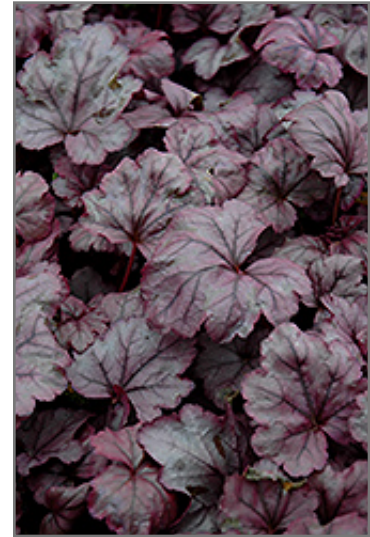

Ritchie

FEED & SEED INC.

Plum Royale Coral Bells

Heuchera 'Plum Royale'

Plant Height: 8 inches

Flower Height: 12 inches

Spread: 15 inches

Spacing: 12 inches

Sunlight: ○ ● ●

Hardiness Zone: 4a

Other Names: Coralbells, Alumroot

Description:

Light pink bells rise from compact mounds of plum colored foliage with dark veins and silver overlay; amazing contrast to other plants; great versatility; keep soil moist in heat of summer

Ornamental Features

Plum Royale Coral Bells features dainty spikes of shell pink bell-shaped flowers rising above the foliage from early to late summer. Its attractive large crinkled lobed leaves remain plum purple in colour with distinctive deep purple veins and tinges of silver throughout the year.

Landscape Attributes

Plum Royale Coral Bells is a dense herbaceous evergreen perennial with tall flower stalks held atop a low mound of foliage. Its relatively fine texture sets it apart from other garden plants with less refined foliage.

This is a relatively low maintenance plant, and should be cut back in late fall in preparation for winter. It is a good choice for attracting hummingbirds to your yard. It has no significant negative characteristics.

Plum Royale Coral Bells foliage
Photo courtesy of NetPS Plant Finder