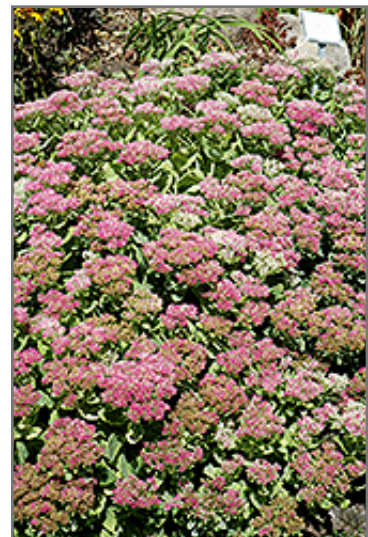

Brilliant Stonecrop in bloom
Photo courtesy of NetPS Plant Finder

Ottawa West

2079 Carp Road
Ottawa, Ontario, Canada
K2S 1B9
Telephone: +1 613 836 6880

Ottawa East

1390 Windmill Lane
Ottawa, Ontario, Canada
K1B 4V5
Toll Free: +1 800 267 1922
Telephone: +1 613 741 4430

Brockville

3043 County Rd. 29
Brockville, Ontario, Canada
K6V 5T4
Telephone: +1 613 341 9343