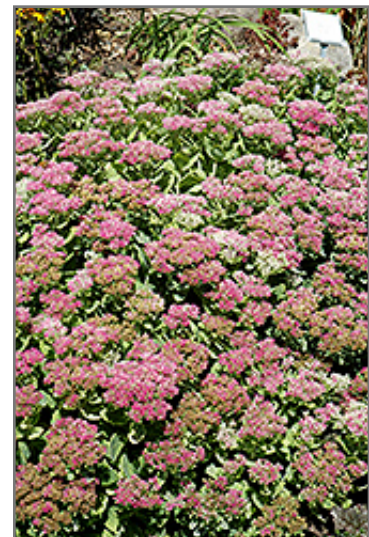

Brilliant Stonecrop in bloom
Photo courtesy of NetPS Plant Finder

Ottawa West

2079 Carp Road
Ottawa, Ontario, Canada
K2S 1B9
Telephone: +1 613 836 6880

Ottawa East

1390 Windmill Lane
Ottawa, Ontario, Canada
K1B 4V5
Toll Free: +1 800 267 1922
Telephone: +1 613 741 4430

Brockville

3043 County Rd. 29
Brockville, Ontario, Canada
K6V 5T4
Telephone: +1 613 341 9343