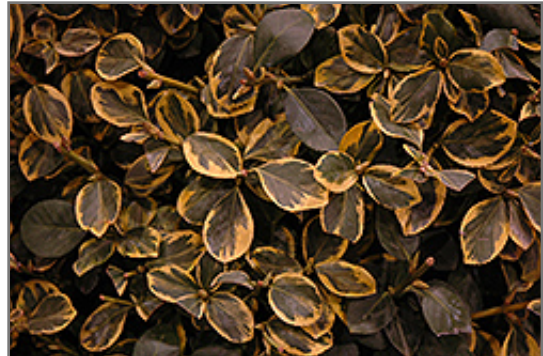

Ritchie

FEED & SEED INC.

Country Gold Wintercreeper

Euonymus fortunei 'Country Gold'

Height: 4 feet

Spread: 5 feet

Sunlight: ○ ● ●

Hardiness Zone: 5a

Other Names: Wintercreeper Euonymus

Description:

A spectacular mounded garden shrub featuring dark green evergreen leaves with prominent golden yellow margins, very colorful all season long; a versatile and adaptable color accent for a wide variety of landscape applications

Ornamental Features

Country Gold Wintercreeper has attractive green foliage edged in gold on a plant with a round habit of growth. The glossy oval leaves are highly ornamental and remain green throughout the winter. It produces pink capsules from mid to late fall.

Landscape Attributes

Country Gold Wintercreeper is a multi-stemmed evergreen shrub with a more or less rounded form. Its relatively fine texture sets it apart from other landscape plants with less refined foliage.

This shrub will require occasional maintenance and upkeep, and can be pruned at anytime. Gardeners should be aware of the following characteristic(s) that may warrant special consideration;

- Insects

Country Gold Wintercreeper is recommended for the following landscape applications;

Country Gold Wintercreeper foliage
Photo courtesy of NetPS Plant Finder