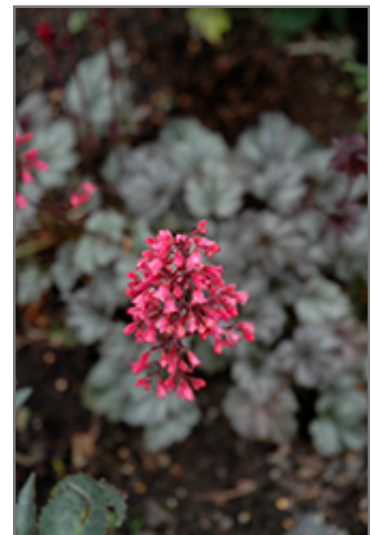

*Rave On Coral Bells flowers
Photo courtesy of NetPS Plant Finder*

Ottawa West

2079 Carp Road
Ottawa, Ontario, Canada
K2S 1B9
Telephone: +1 613 836 6880

Ottawa East

1390 Windmill Lane
Ottawa, Ontario, Canada
K1B 4V5
Toll Free: +1 800 267 1922
Telephone: +1 613 741 4430

Brockville

3043 County Rd. 29
Brockville, Ontario, Canada
K6V 5T4
Telephone: +1 613 341 9343