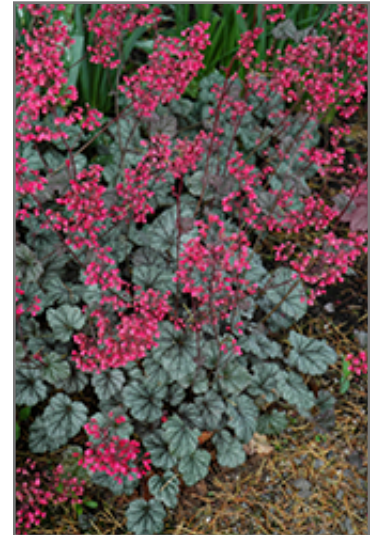

Ritchie

FEED & SEED INC.

Rave On Coral Bells

Heuchera 'Rave On'

Plant Height: 8 inches

Flower Height: 15 inches

Spread: 18 inches

Spacing: 15 inches

Sunlight: ○ ● ●

Hardiness Zone: 4a

Other Names: Coralbells, Alumroot

Description:

Abundance of dainty pink bells rise from a compact mound of silver-burgundy foliage with bluish-green veins; amazing contrast to other plants; great versatility; keep soil moist in heat of summer

Ornamental Features

Rave On Coral Bells features dainty spikes of pink bell-shaped flowers rising above the foliage from late spring to mid summer. Its attractive crinkled lobed leaves remain burgundy in colour with showy silver variegation and tinges of bluish-green throughout the year.

Landscape Attributes

Rave On Coral Bells is a dense herbaceous evergreen perennial with tall flower stalks held atop a low mound of foliage. Its relatively fine texture sets it apart from other garden plants with less refined foliage.

This is a relatively low maintenance plant, and should be cut back in late fall in preparation for winter. It is a good choice for attracting hummingbirds to your yard. It has no significant negative characteristics.

Rave On Coral Bells is recommended for the following landscape applications;

*Rave On Coral Bells in bloom
Photo courtesy of NetPS Plant Finder*