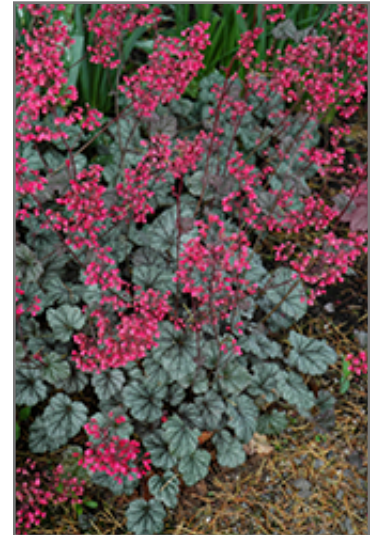

#### Description:

Abundance of dainty pink bells rise from a compact mound of silver-burgundy foliage with bluish-green veins; amazing contrast to other plants; great versatility; keep soil moist in heat of summer

#### Ornamental Features

Rave On Coral Bells features dainty spikes of pink bell-shaped flowers rising above the foliage from late spring to mid summer. Its attractive crinkled lobed leaves remain burgundy in colour with showy silver variegation and tinges of bluish-green throughout the year.

#### Landscape Attributes

Rave On Coral Bells is a dense herbaceous evergreen perennial with tall flower stalks held atop a low mound of foliage. Its relatively fine texture sets it apart from other garden plants with less refined foliage.