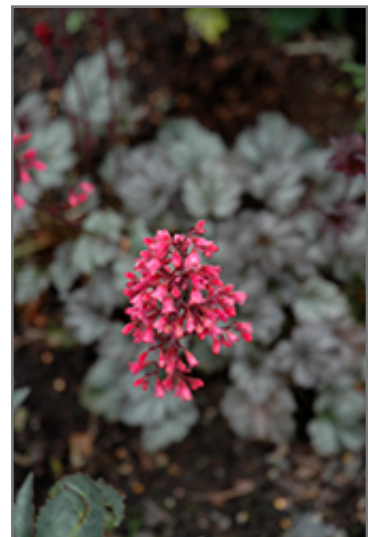

Rave On Coral Bells flowers
Photo courtesy of NetPS Plant Finder

Ottawa West

2079 Carp Road
Ottawa, Ontario, Canada
K2S 1B9
Telephone: +1 613 836 6880

Ottawa East

1390 Windmill Lane
Ottawa, Ontario, Canada
K1B 4V5
Toll Free: +1 800 267 1922
Telephone: +1 613 741 4430

Brockville

3043 County Rd. 29
Brockville, Ontario, Canada
K6V 5T4
Telephone: +1 613 341 9343