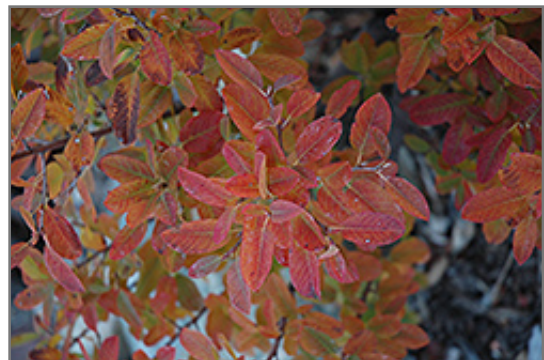

Rainbow Pillar Serviceberry in fall
Photo courtesy of NetPS Plant Finder

Ottawa West

2079 Carp Road
Ottawa, Ontario, Canada
K2S 1B9
Telephone: +1 613 836 6880

Ottawa East

1390 Windmill Lane
Ottawa, Ontario, Canada
K1B 4V5
Toll Free: +1 800 267 1922
Telephone: +1 613 741 4430

Brockville

3043 County Rd. 29
Brockville, Ontario, Canada
K6V 5T4
Telephone: +1 613 341 9343