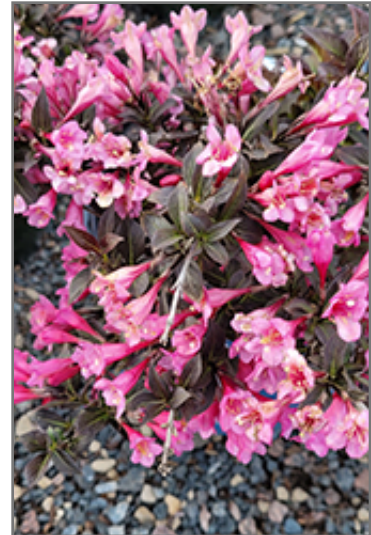

Ritchie

FEED & SEED INC.

Date Night™ Stunner™ Weigela *Weigela florida* 'Spring 2'

Height: 3 feet

Spread: 4 feet

Sunlight: ☉

Hardiness Zone: 5a

Group/Class: Date Night Series

Description:

A magnificent, late spring blooming shrub, smothered in showy light pink trumpet shaped flowers; attracts hummingbirds; intriguing, dark plum-green foliage stands out in the landscape; excellent in groupings; needs full sun

Ornamental Features

Date Night Stunner Weigela is covered in stunning clusters of pink trumpet-shaped flowers along the branches from late spring to mid summer. It has attractive grayish green-variegated plum purple foliage with hints of coppery-bronze. The pointy leaves are highly ornamental but do not develop any appreciable fall colour.

Landscape Attributes

Date Night Stunner Weigela is a multi-stemmed deciduous shrub with a mounded form. Its relatively coarse texture can be used to stand it apart from other landscape plants with finer foliage.

This shrub will require occasional maintenance and upkeep, and should only be pruned after flowering to avoid removing any of the current season's flowers. It is a good choice for attracting hummingbirds to your yard. It has no significant negative characteristics.

Date Night Stunner Weigela is recommended for the following landscape applications;

Date Night Stunner Weigela flowers
Photo courtesy of NetPS Plant Finder