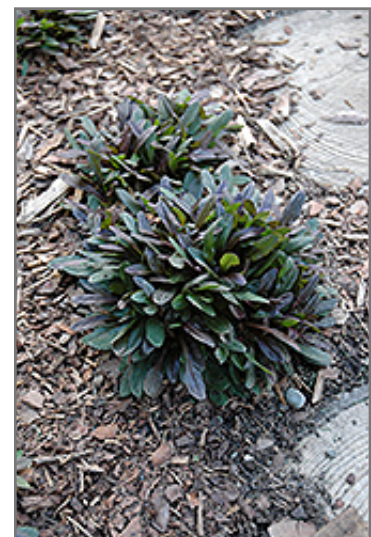

Chocolate Chip Bugleweed
Photo courtesy of NetPS Plant Finder

Ottawa West

2079 Carp Road
Ottawa, Ontario, Canada
K2S 1B9
Telephone: +1 613 836 6880

Ottawa East

1390 Windmill Lane
Ottawa, Ontario, Canada
K1B 4V5
Toll Free: +1 800 267 1922
Telephone: +1 613 741 4430

Brockville

3043 County Rd. 29
Brockville, Ontario, Canada
K6V 5T4
Telephone: +1 613 341 9343