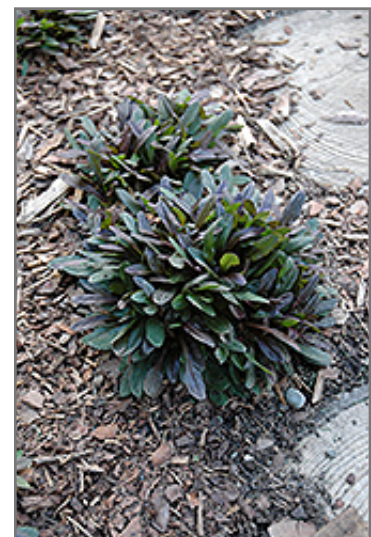

#### Ornamental Features

Chocolate Chip Bugleweed's attractive tiny narrow leaves emerge dark green in spring, turning dark brown in colour the rest of the year on a plant with a spreading habit of growth. It features subtle spikes of blue flowers rising above the foliage from mid to late spring.

#### Landscape Attributes

Chocolate Chip Bugleweed is a dense herbaceous evergreen perennial with a ground-hugging habit of growth. Its relatively fine texture sets it apart from other garden plants with less refined foliage.