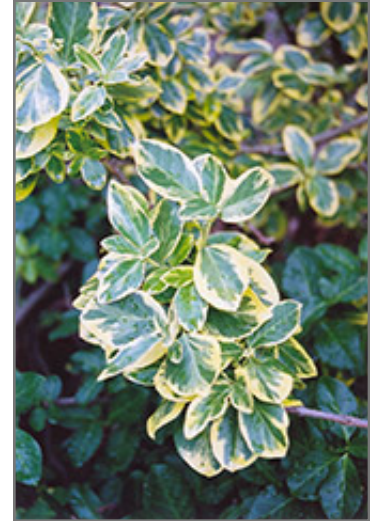

Ritchie

FEED & SEED INC.

E.T. Gold Wintercreeper *Euonymus fortunei 'E.T. Gold'*

Height: 4 feet

Spread: 5 feet

Sunlight: ○ ● ●

Hardiness Zone: 5a

Other Names: Wintercreeper Euonymus

Description:

A spectacular mounded garden shrub featuring dark green evergreen leaves with prominent golden yellow margins, very colorful all season long; a versatile and adaptable color accent for a wide variety of landscape applications

Ornamental Features

E.T. Gold Wintercreeper has attractive gold-variegated dark green foliage on a plant with a round habit of growth. The glossy oval leaves are highly ornamental and remain dark green throughout the winter. It produces pink capsules from mid to late fall.

Landscape Attributes

E.T. Gold Wintercreeper is a multi-stemmed evergreen shrub with a more or less rounded form. Its relatively fine texture sets it apart from other landscape plants with less refined foliage.

This shrub will require occasional maintenance and upkeep, and can be pruned at anytime. Gardeners should be aware of the following characteristic(s) that may warrant special consideration;

- Insects

E.T. Gold Wintercreeper foliage
Photo courtesy of NetPS Plant Finder