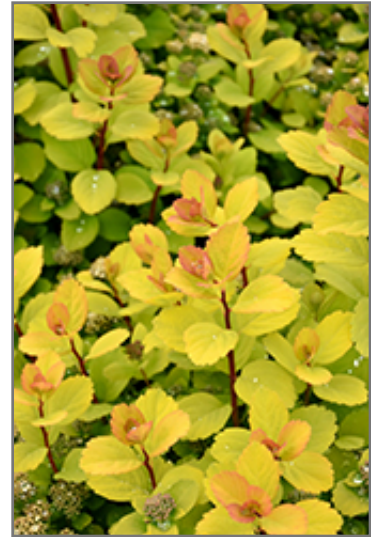

Ritchie

FEED & SEED INC.

Glow Girl Birch Leaf Spirea is recommended for the following landscape applications;

- Mass Planting
- Rock/Alpine Gardens
- General Garden Use

Planting & Growing

Glow Girl Birch Leaf Spirea will grow to be about 24 inches tall at maturity, with a spread of 24 inches. It tends to fill out right to the ground and therefore doesn't necessarily require facer plants in front. It grows at a medium rate, and under ideal conditions can be expected to live for approximately 20 years.

This shrub should only be grown in full sunlight. It prefers to grow in average to moist conditions, and shouldn't be allowed to dry out. It is not particular as to soil type or pH. It is highly tolerant of urban pollution and will even thrive in inner city environments. This is a selected variety of a species not originally from North America.

Glow Girl Birch Leaf Spirea foliage
Photo courtesy of NetPS Plant Finder

Ottawa West

2079 Carp Road
Ottawa, Ontario, Canada
K2S 1B9
Telephone: +1 613 836 6880

Ottawa East

1390 Windmill Lane
Ottawa, Ontario, Canada
K1B 4V5
Toll Free: +1 800 267 1922
Telephone: +1 613 741 4430

Brockville

3043 County Rd. 29
Brockville, Ontario, Canada
K6V 5T4
Telephone: +1 613 341 9343