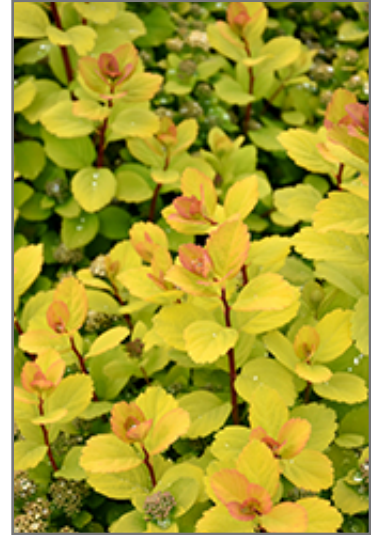

Ritchie

FEED & SEED INC.

Glow Girl Birch Leaf Spirea is recommended for the following landscape applications;

- Mass Planting
- Rock/Alpine Gardens
- General Garden Use

Planting & Growing

Glow Girl Birch Leaf Spirea will grow to be about 24 inches tall at maturity, with a spread of 24 inches. It tends to fill out right to the ground and therefore doesn't necessarily require facer plants in front. It grows at a medium rate, and under ideal conditions can be expected to live for approximately 20 years.

This shrub should only be grown in full sunlight. It prefers to grow in average to moist conditions, and shouldn't be allowed to dry out. It is not particular as to soil type or pH. It is highly tolerant of urban pollution and will even thrive in inner city environments. This is a selected variety of a species not originally from North America.

Glow Girl Birch Leaf Spirea foliage
Photo courtesy of NetPS Plant Finder

Ottawa West

2079 Carp Road
Ottawa, Ontario, Canada
K2S 1B9
Telephone: +1 613 836 6880

Ottawa East

1390 Windmill Lane
Ottawa, Ontario, Canada
K1B 4V5
Toll Free: +1 800 267 1922
Telephone: +1 613 741 4430

Brockville

3043 County Rd. 29
Brockville, Ontario, Canada
K6V 5T4
Telephone: +1 613 341 9343