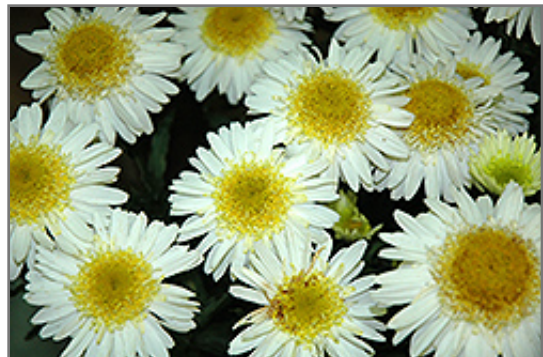

*Realflo Real Glory Shasta Daisy flowers
Photo courtesy of NetPS Plant Finder*

Ottawa West

2079 Carp Road
Ottawa, Ontario, Canada
K2S 1B9
Telephone: +1 613 836 6880

Ottawa East

1390 Windmill Lane
Ottawa, Ontario, Canada
K1B 4V5
Toll Free: +1 800 267 1922
Telephone: +1 613 741 4430

Brockville

3043 County Rd. 29
Brockville, Ontario, Canada
K6V 5T4
Telephone: +1 613 341 9343