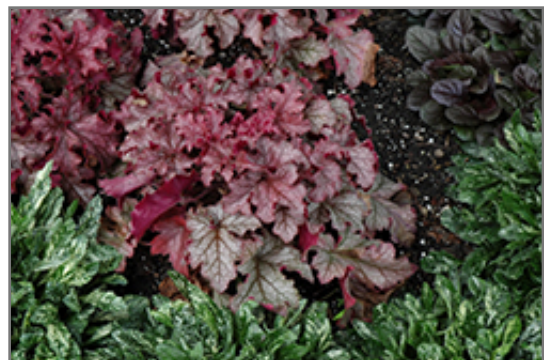

*Carnival Peach Parfait Coral Bells
Photo courtesy of NetPS Plant Finder*

Ottawa West

2079 Carp Road
Ottawa, Ontario, Canada
K2S 1B9
Telephone: +1 613 836 6880

Ottawa East

1390 Windmill Lane
Ottawa, Ontario, Canada
K1B 4V5
Toll Free: +1 800 267 1922
Telephone: +1 613 741 4430

Brockville

3043 County Rd. 29
Brockville, Ontario, Canada
K6V 5T4
Telephone: +1 613 341 9343