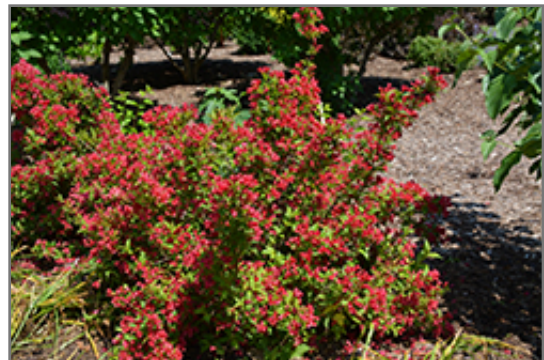

Sonic Bloom Red Reblooming Weigela in bloom
Photo courtesy of NetPS Plant Finder

Ottawa West

2079 Carp Road
Ottawa, Ontario, Canada
K2S 1B9
Telephone: +1 613 836 6880

Ottawa East

1390 Windmill Lane
Ottawa, Ontario, Canada
K1B 4V5
Toll Free: +1 800 267 1922
Telephone: +1 613 741 4430

Brockville

3043 County Rd. 29
Brockville, Ontario, Canada
K6V 5T4
Telephone: +1 613 341 9343