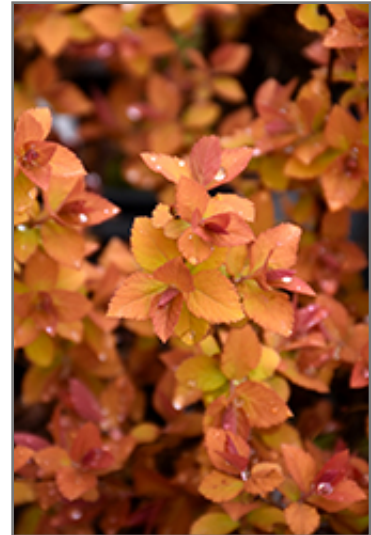

Ritchie

FEED & SEED INC.

This shrub will require occasional maintenance and upkeep, and is best pruned in late winter once the threat of extreme cold has passed. It is a good choice for attracting butterflies to your yard, but is not particularly attractive to deer who tend to leave it alone in favor of tastier treats. It has no significant negative characteristics.

Double Play Big Bang Spirea is recommended for the following landscape applications;

- Mass Planting
- General Garden Use
- Groundcover

Planting & Growing

Double Play Big Bang Spirea will grow to be about 3 feet tall at maturity, with a spread of 3 feet. It tends to fill out right to the ground and therefore doesn't necessarily require facer plants in front. It grows at a fast rate, and under ideal conditions can be expected to live for approximately 20 years.

This shrub should only be grown in full sunlight. It prefers to grow in average to moist conditions, and shouldn't be allowed to dry out. It is not particular as to soil type or pH. It is highly tolerant of urban pollution and will even thrive in inner city environments. This particular variety is an interspecific hybrid.

*Double Play Big Bang Spirea foliage
Photo courtesy of NetPS Plant Finder*

Ottawa West
2079 Carp Road
Ottawa, Ontario, Canada
K2S 1B9
Telephone: +1 613 836 6880

Ottawa East
1390 Windmill Lane
Ottawa, Ontario, Canada
K1B 4V5
Toll Free: +1 800 267 1922
Telephone: +1 613 741 4430

Brockville
3043 County Rd. 29
Brockville, Ontario, Canada
K6V 5T4
Telephone: +1 613 341 9343