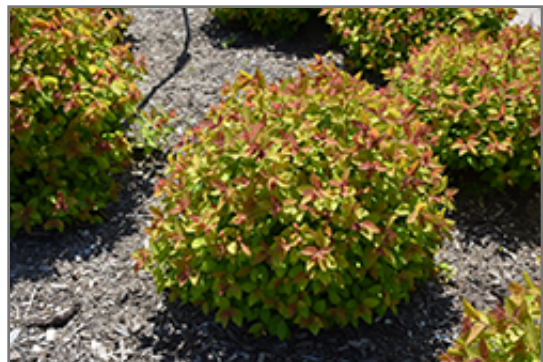

*Double Play Big Bang Spirea
Photo courtesy of NetPS Plant Finder*

Ottawa West

2079 Carp Road
Ottawa, Ontario, Canada
K2S 1B9
Telephone: +1 613 836 6880

Ottawa East

1390 Windmill Lane
Ottawa, Ontario, Canada
K1B 4V5
Toll Free: +1 800 267 1922
Telephone: +1 613 741 4430

Brockville

3043 County Rd. 29
Brockville, Ontario, Canada
K6V 5T4
Telephone: +1 613 341 9343