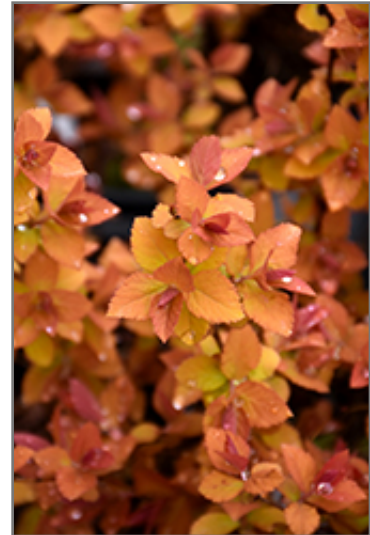

Ritchie

FEED & SEED INC.

This shrub will require occasional maintenance and upkeep, and is best pruned in late winter once the threat of extreme cold has passed. It is a good choice for attracting butterflies to your yard, but is not particularly attractive to deer who tend to leave it alone in favor of tastier treats. It has no significant negative characteristics.

Double Play Big Bang Spirea is recommended for the following landscape applications;

- Mass Planting
- General Garden Use
- Groundcover

Planting & Growing

Double Play Big Bang Spirea will grow to be about 3 feet tall at maturity, with a spread of 3 feet. It tends to fill out right to the ground and therefore doesn't necessarily require facer plants in front. It grows at a fast rate, and under ideal conditions can be expected to live for approximately 20 years.

This shrub should only be grown in full sunlight. It prefers to grow in average to moist conditions, and shouldn't be allowed to dry out. It is not particular as to soil type or pH. It is highly tolerant of urban pollution and will even thrive in inner city environments. This particular variety is an interspecific hybrid.

*Double Play Big Bang Spirea foliage
Photo courtesy of NetPS Plant Finder*

Ottawa West

2079 Carp Road
Ottawa, Ontario, Canada
K2S 1B9
Telephone: +1 613 836 6880

Ottawa East

1390 Windmill Lane
Ottawa, Ontario, Canada
K1B 4V5
Toll Free: +1 800 267 1922
Telephone: +1 613 741 4430

Brockville

3043 County Rd. 29
Brockville, Ontario, Canada
K6V 5T4
Telephone: +1 613 341 9343