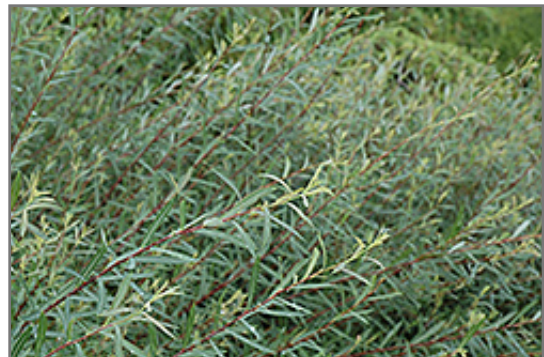

Dwarf Arctic Willow foliage
Photo courtesy of NetPS Plant Finder

Ottawa West
2079 Carp Road
Ottawa, Ontario, Canada
K2S 1B9
Telephone: +1 613 836 6880

Ottawa East
1390 Windmill Lane
Ottawa, Ontario, Canada
K1B 4V5
Toll Free: +1 800 267 1922
Telephone: +1 613 741 4430

Brockville
3043 County Rd. 29
Brockville, Ontario, Canada
K6V 5T4
Telephone: +1 613 341 9343