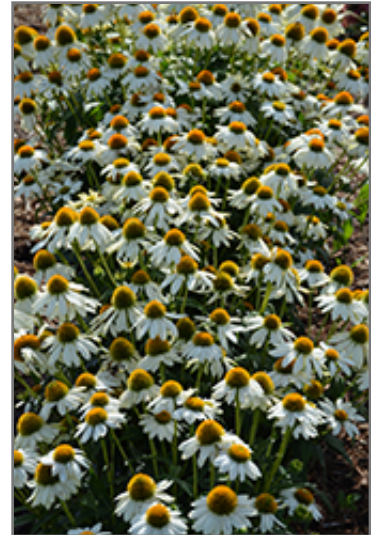

This plant should only be grown in full sunlight. It is very adaptable to both dry and moist locations, and should do just fine under typical garden conditions. It is considered to be drought-tolerant, and thus makes an ideal choice for a low-water garden or xeriscape application. It is not particular as to soil type or pH. It is highly tolerant of urban pollution and will even thrive in inner city environments. This is a selection of a native North American species. It can be propagated by division; however, as a cultivated variety, be aware that it may be subject to certain restrictions or prohibitions on propagation.

PowWow White Coneflower is a fine choice for the garden, but it is also a good selection for planting in outdoor pots and containers. With its upright habit of growth, it is best suited for use as a 'thriller' in the 'spiller-thriller-filler' container combination; plant it near the center of the pot, surrounded by smaller plants and those that spill over the edges. Note that when growing plants in outdoor containers and baskets, they may require more frequent waterings than they would in the yard or garden. Be aware that in our climate, most plants cannot be expected to survive the winter if left in containers outdoors, and this plant is no exception. Contact our experts for more information on how to protect it over the winter months.

*PowWow White Coneflower flowers
Photo courtesy of NetPS Plant Finder*

Ottawa West

2079 Carp Road
Ottawa, Ontario, Canada
K2S 1B9
Telephone: +1 613 836 6880

Ottawa East

1390 Windmill Lane
Ottawa, Ontario, Canada
K1B 4V5
Toll Free: +1 800 267 1922
Telephone: +1 613 741 4430

Brockville

3043 County Rd. 29
Brockville, Ontario, Canada
K6V 5T4
Telephone: +1 613 341 9343