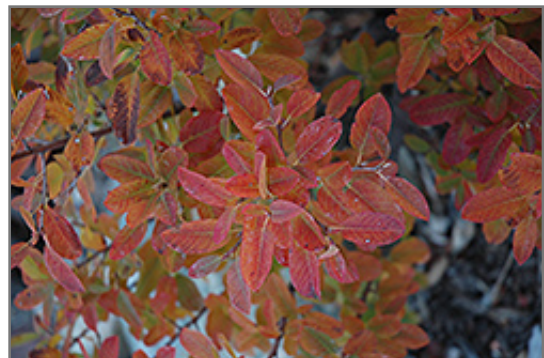

Rainbow Pillar Serviceberry in fall
Photo courtesy of NetPS Plant Finder

Ottawa West

2079 Carp Road
Ottawa, Ontario, Canada
K2S 1B9
Telephone: +1 613 836 6880

Ottawa East

1390 Windmill Lane
Ottawa, Ontario, Canada
K1B 4V5
Toll Free: +1 800 267 1922
Telephone: +1 613 741 4430

Brockville

3043 County Rd. 29
Brockville, Ontario, Canada
K6V 5T4
Telephone: +1 613 341 9343