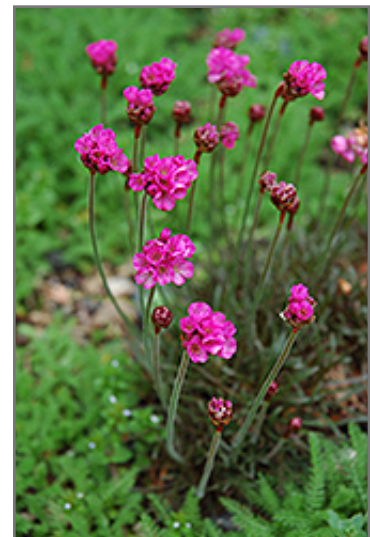

Dusseldorf Pride Sea Thrift flowers
Photo courtesy of NetPS Plant Finder

Ottawa West

2079 Carp Road
Ottawa, Ontario, Canada
K2S 1B9
Telephone: +1 613 836 6880

Ottawa East

1390 Windmill Lane
Ottawa, Ontario, Canada
K1B 4V5
Toll Free: +1 800 267 1922
Telephone: +1 613 741 4430

Brockville

3043 County Rd. 29
Brockville, Ontario, Canada
K6V 5T4
Telephone: +1 613 341 9343